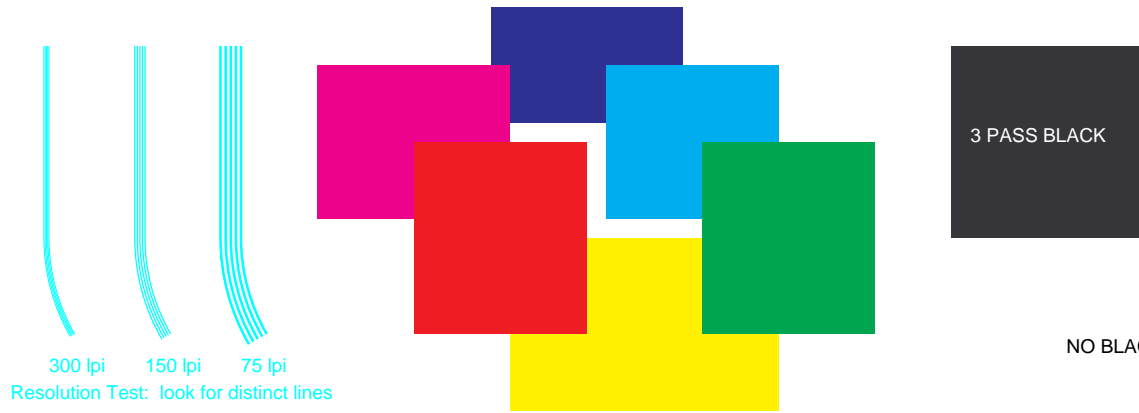

GPL Ghostscript Print Quality Test Page

300 lpi 150 lpi 75 lpi
Resolution Test: look for distinct lines

Primaries Test: look for bright vivid colors

NO BLACK RIBBON

Black Test: both blacks should look dark with no color tints

Black Blend Test: look for smooth blend to black

Smooth Shading Test: look for objectionable stairsteps, patterning or graininess

Halftone Pattern Test: look for objectionable patterning, graininess and smooth blend between pastel colors